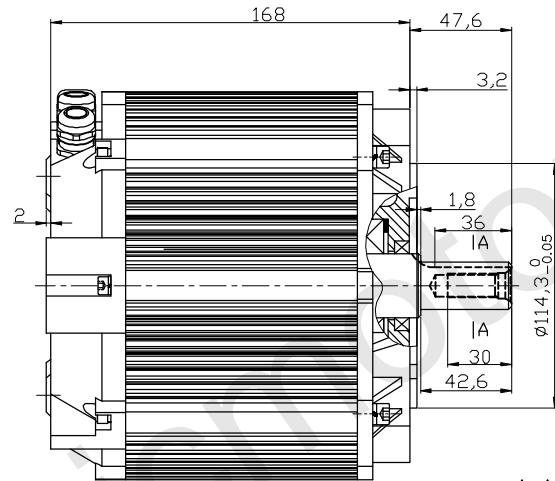

ME1718

8 pin Metri-pack 150 series:
 Connector:12047937
 Terminal Position Assurance:15324525
 Terminal:12084200
 Cable Seal:15324973
 Seal:12059168-B

MODEL	POWER(W)	VOLTAGE(V.DC)	TORQUE (N.m)	LOADED SPEED(RPM)	DUTY	IP CODE
ME1718	6000	60	14.3	4000	S1	IP65