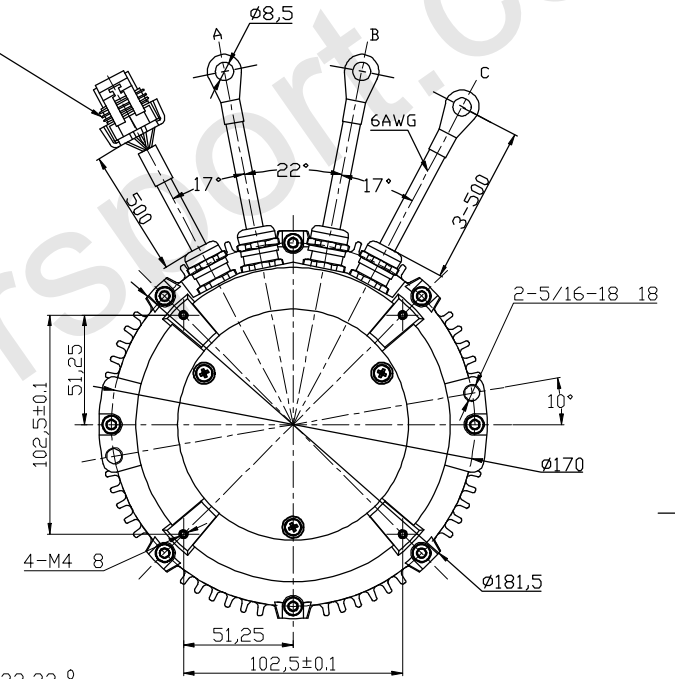

ME1718

8 pin Metri-pack 150 series:
 Connector:12047937
 Terminal Position Assurance:15324525
 Terminal:12084200
 Cable Seal:15324973
 Seal:12059168-B

MODEL	POWER(W)	VOLTAGE(V.DC)	TORQUE (N.m)	LOADED SPEED(RPM)	DUTY	IP CODE
ME1718	6000	60	14.3	4000	S1	IP65

Motenergy, LLC	
ME1718	
OUTLINE	
M	0JWT.303.533