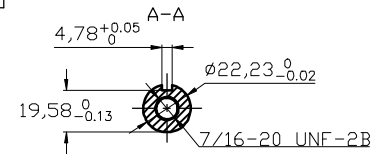

ME1718

8 pin Metri-pack 150 series:
 Connector:12047937
 Terminal Position Assurance:15324525
 Terminal:12084200
 Cable Seal:15324973
 Seal:12059168-B

MODEL	POWER(W)	VOLTAGE(V.DC)	TORQUE (N.m)	LOADED SPEED(RPM)	DUTY	IP CODE
ME1718	6000	60	14.3	4000	S1	IP65