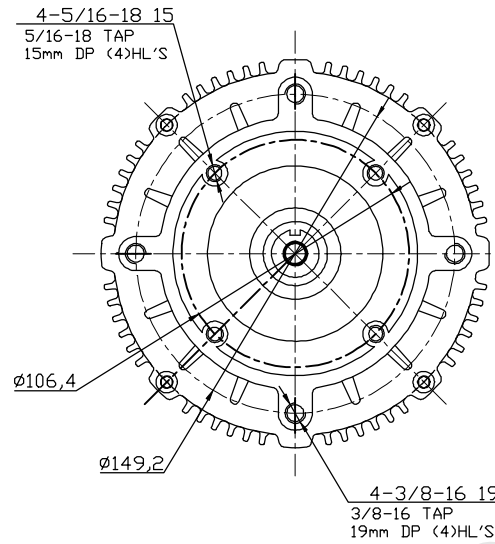

ME1718

8 pin Metri-pack 150 series:
 Connector:12047937
 Terminal Position Assurance:15324525
 Terminal:12084200
 Cable Seal:15324973
 Seal:12059168-B

MODEL	POWER(W)	VOLTAGE(V.DC)	TORQUE (N.m)	LOADED SPEED(RPM)	DUTY	IP CODE
ME1718	6000	60	14.3	4000	S1	IP65